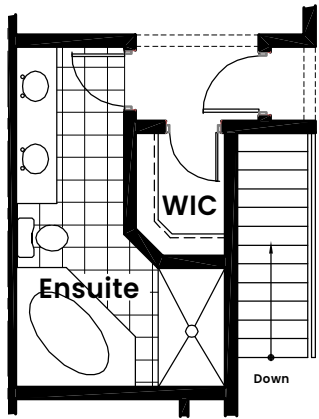

## Riverside Village

IN THE TOWN OF THAMESFORD

Interior unit  
**1,430**  
Square Foot

**Standard Option**  
 2 bed w/ 2 bath  
 9'-0" ceiling height

**Optional 4 Piece Ensuite**

**Optional Kitchen Layout**