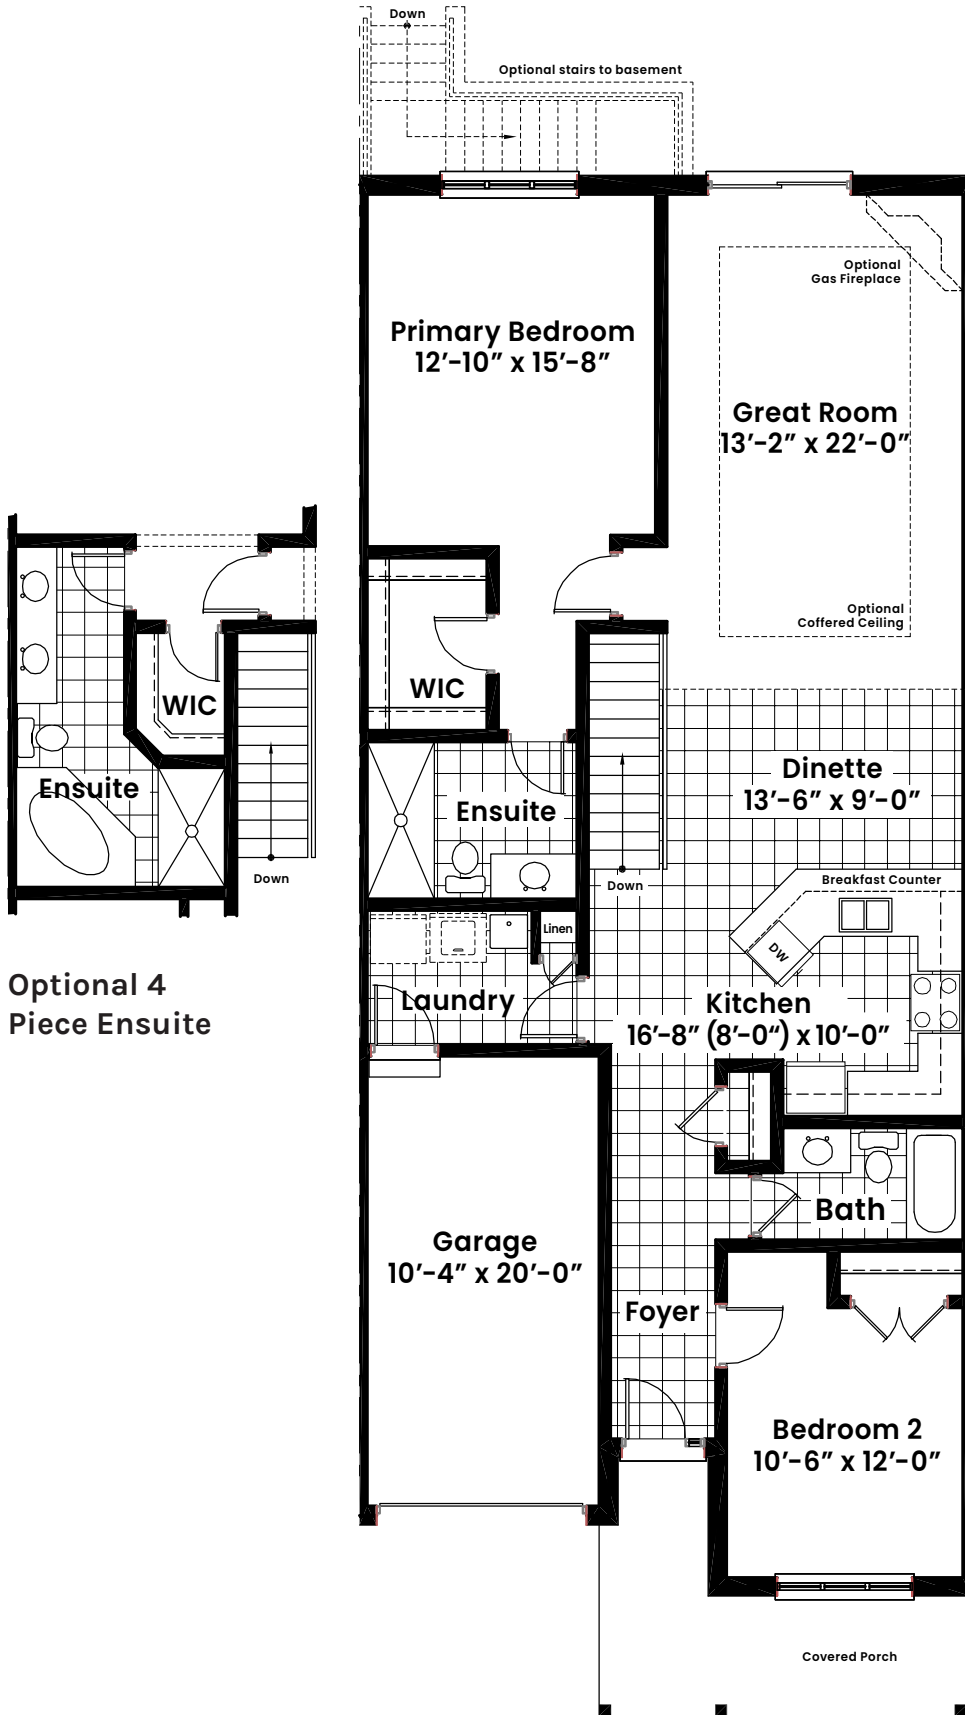

# BUNGALOW TOWN INTERIOR

## Riverside Village

IN THE TOWN OF THAMESFORD

Interior unit  
**1,430**  
Square Foot

**Standard Option**  
 2 bed w/ 2 bath  
 9'-0" ceiling height

**Optional 4 Piece Ensuite**

**Optional Kitchen Layout**

**DISCLAIMER:** June 1<sup>st</sup>, 2022. Illustrations are artist's concepts. Dimensions, specifications, layouts window sizes and materials are approximate only and are subject to change as provided in the Agreement of Purchase & Sale. Square footage varies according to architectural elevation. Plans may be reversed. Interior and/or exterior steps may vary due to grading. E. & O.E.

Lower level  
9'-0" ceiling height