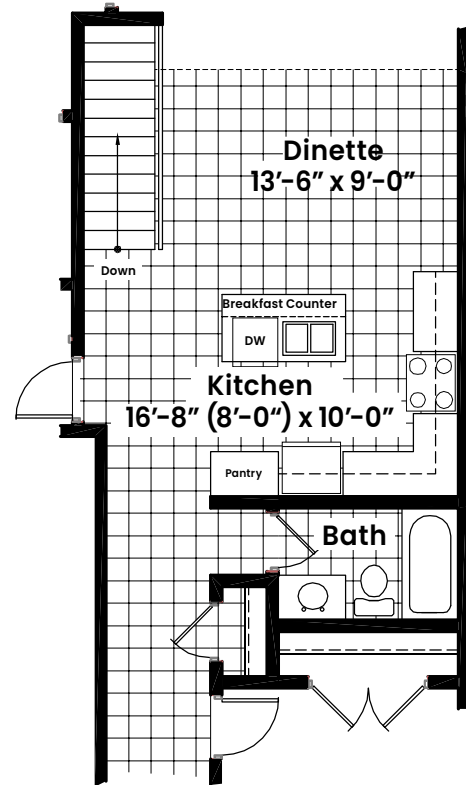

# BUNGALOW TOWN INTERIOR

## Riverside Village

IN THE TOWN OF THAMESFORD

Interior unit  
**1,430**  
Square Foot

**Standard Option**  
 2 bed w/ 2 bath  
 9'-0" ceiling height

**Optional 4 Piece Ensuite**

**Optional Kitchen Layout**

**DISCLAIMER:** June 1<sup>st</sup>, 2022. Illustrations are artist's concepts. Dimensions, specifications, layouts window sizes and materials are approximate only and are subject to change as provided in the Agreement of Purchase & Sale. Square footage varies according to architectural elevation. Plans may be reversed. Interior and/or exterior steps may vary due to grading. E. & O.E.

Lower level  
9'-0" ceiling height