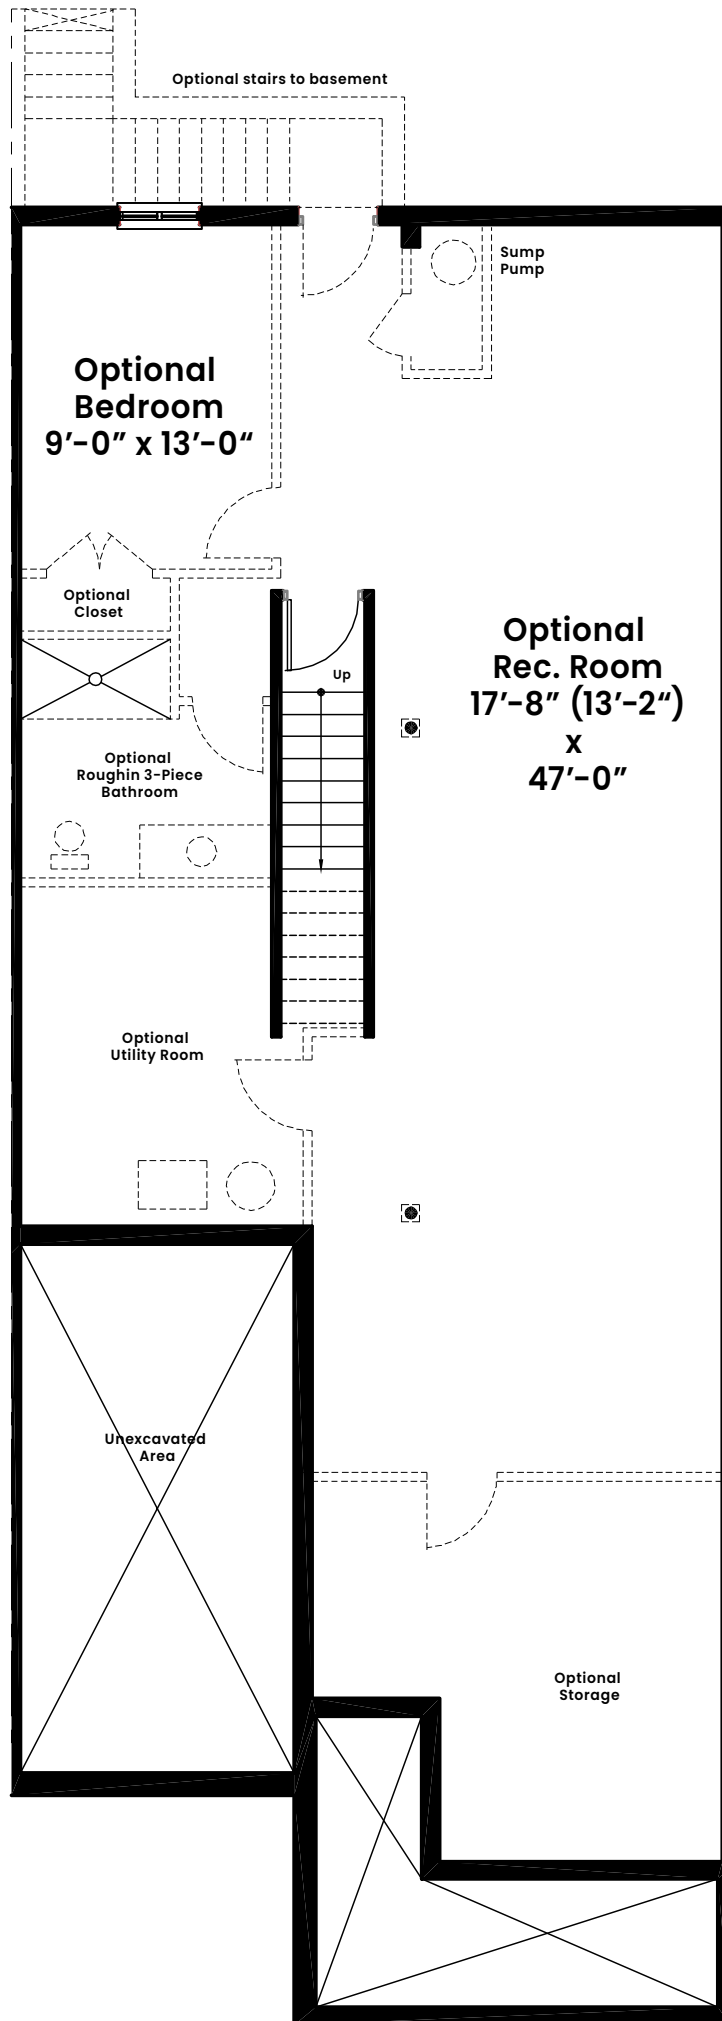

# BUNGALOW TOWN INTERIOR

## Riverside Village

IN THE TOWN OF THAMESFORD

Interior unit  
**1,430**  
Square Foot

**Standard Option**  
 2 bed w/ 2 bath  
 9'-0" ceiling height

**Optional 4 Piece Ensuite**

**Optional Kitchen Layout**

**DISCLAIMER:** June 1<sup>st</sup>, 2022. Illustrations are artist's concepts. Dimensions, specifications, layouts window sizes and materials are approximate only and are subject to change as provided in the Agreement of Purchase & Sale. Square footage varies according to architectural elevation. Plans may be reversed. Interior and/or exterior steps may vary due to grading. E. & O.E.

Lower level  
9'-0" ceiling height