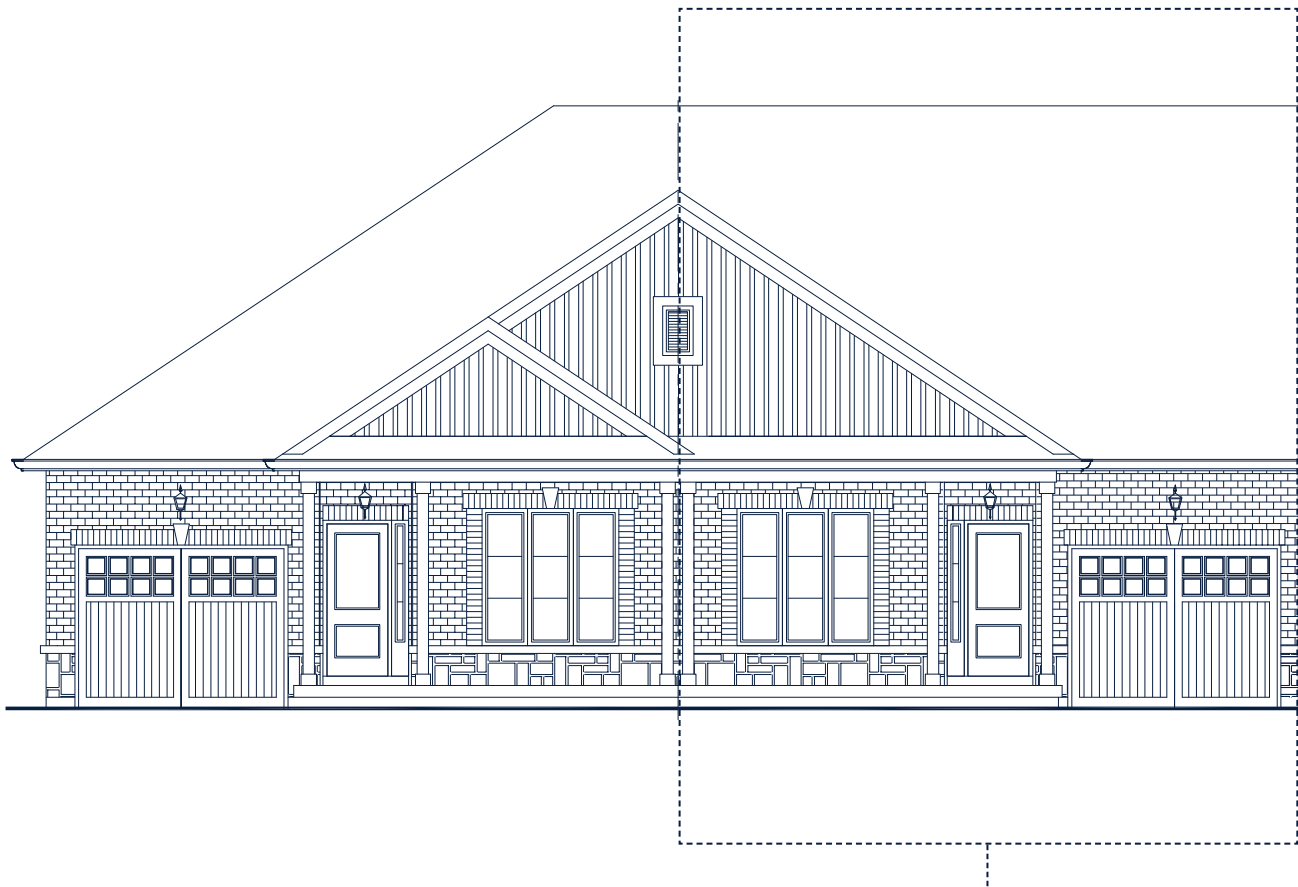

# BUNGALOW TOWN INTERIOR

## Riverside Village

IN THE TOWN OF THAMESFORD

Interior unit  
**1,430**  
Square Foot

**Standard Option**  
 2 bed w/ 2 bath  
 9'-0" ceiling height

**Optional 4 Piece Ensuite**

**Optional Kitchen Layout**

**DISCLAIMER:** June 1<sup>st</sup>, 2022. Illustrations are artist's concepts. Dimensions, specifications, layouts window sizes and materials are approximate only and are subject to change as provided in the Agreement of Purchase & Sale. Square footage varies according to architectural elevation. Plans may be reversed. Interior and/or exterior steps may vary due to grading. E. & O.E.