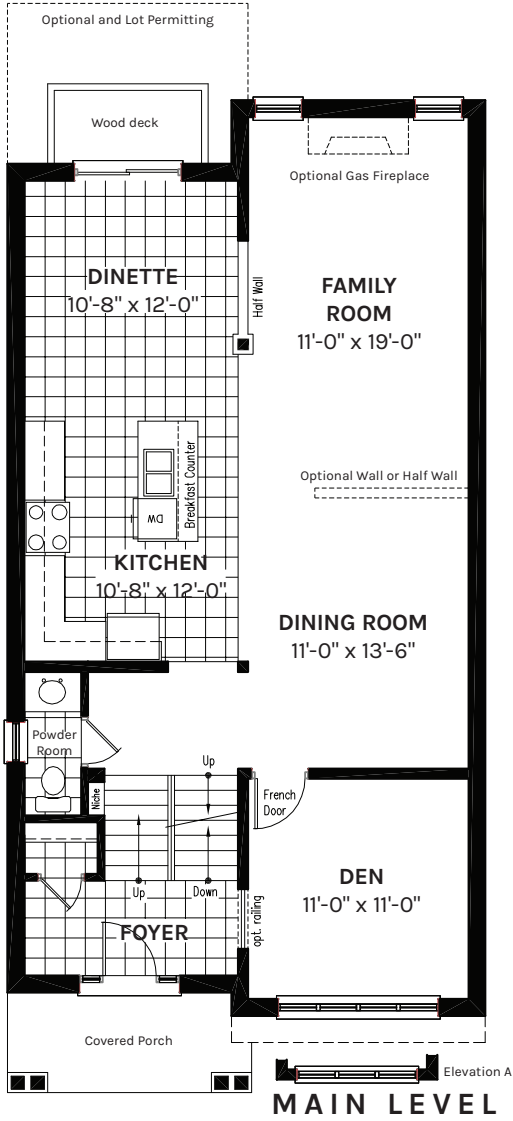

RIVERWALK EAST — 30' SINGLES
THE SNOWY OWL

2,070
SQ.FT.

KINGWOOD
HOMES

ELEVATION

RIVERWALK EAST – 30' SINGLES
THE SNOWY OWL

2,070
SQ.FT.

9'-0" Main level ceiling height