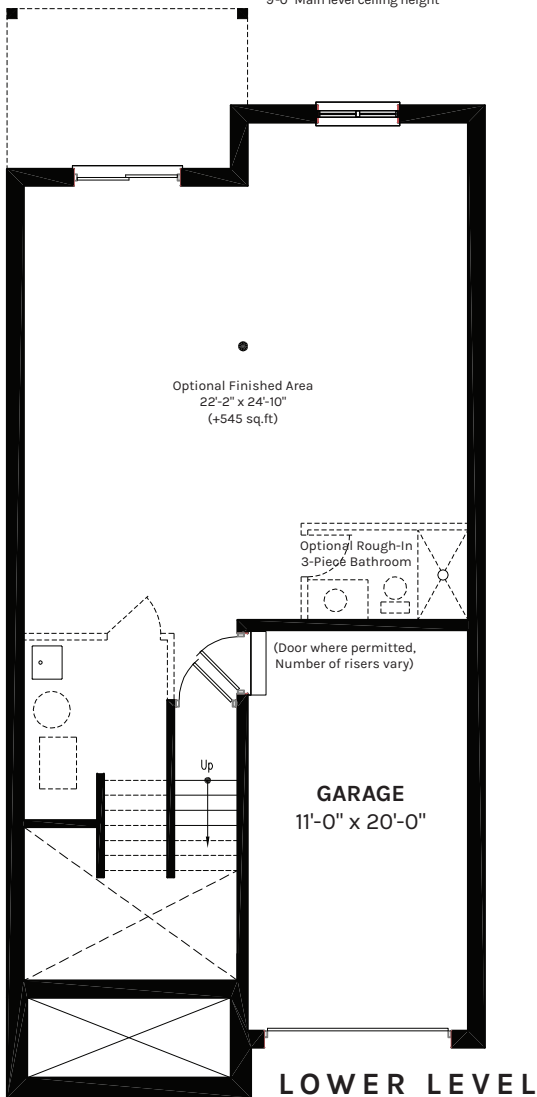

RIVERWALK EAST — 30' SINGLES
THE SNOWY OWL

2,070
SQ.FT.

KINGWOOD
HOMES

ELEVATION

RIVERWALK EAST – 30' SINGLES
THE SNOWY OWL

2,070
SQ.FT.

9'-0" Main level ceiling height