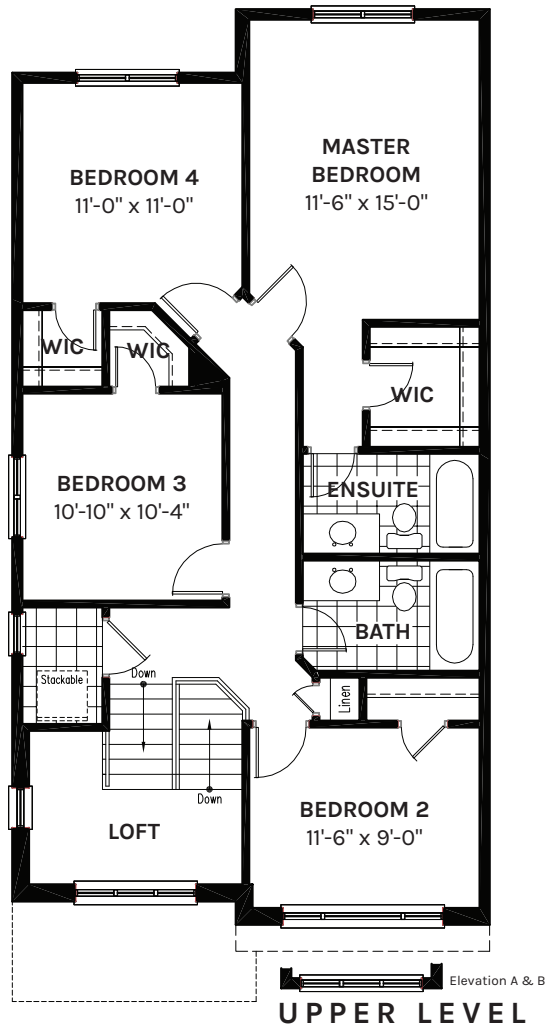

RIVERWALK EAST — 30' SINGLES
THE SNOWY OWL

2,070
SQ.FT.

KINGWOOD
HOMES

ELEVATION

RIVERWALK EAST – 30' SINGLES
THE SNOWY OWL

2,070
SQ.FT.

9'-0" Main level ceiling height