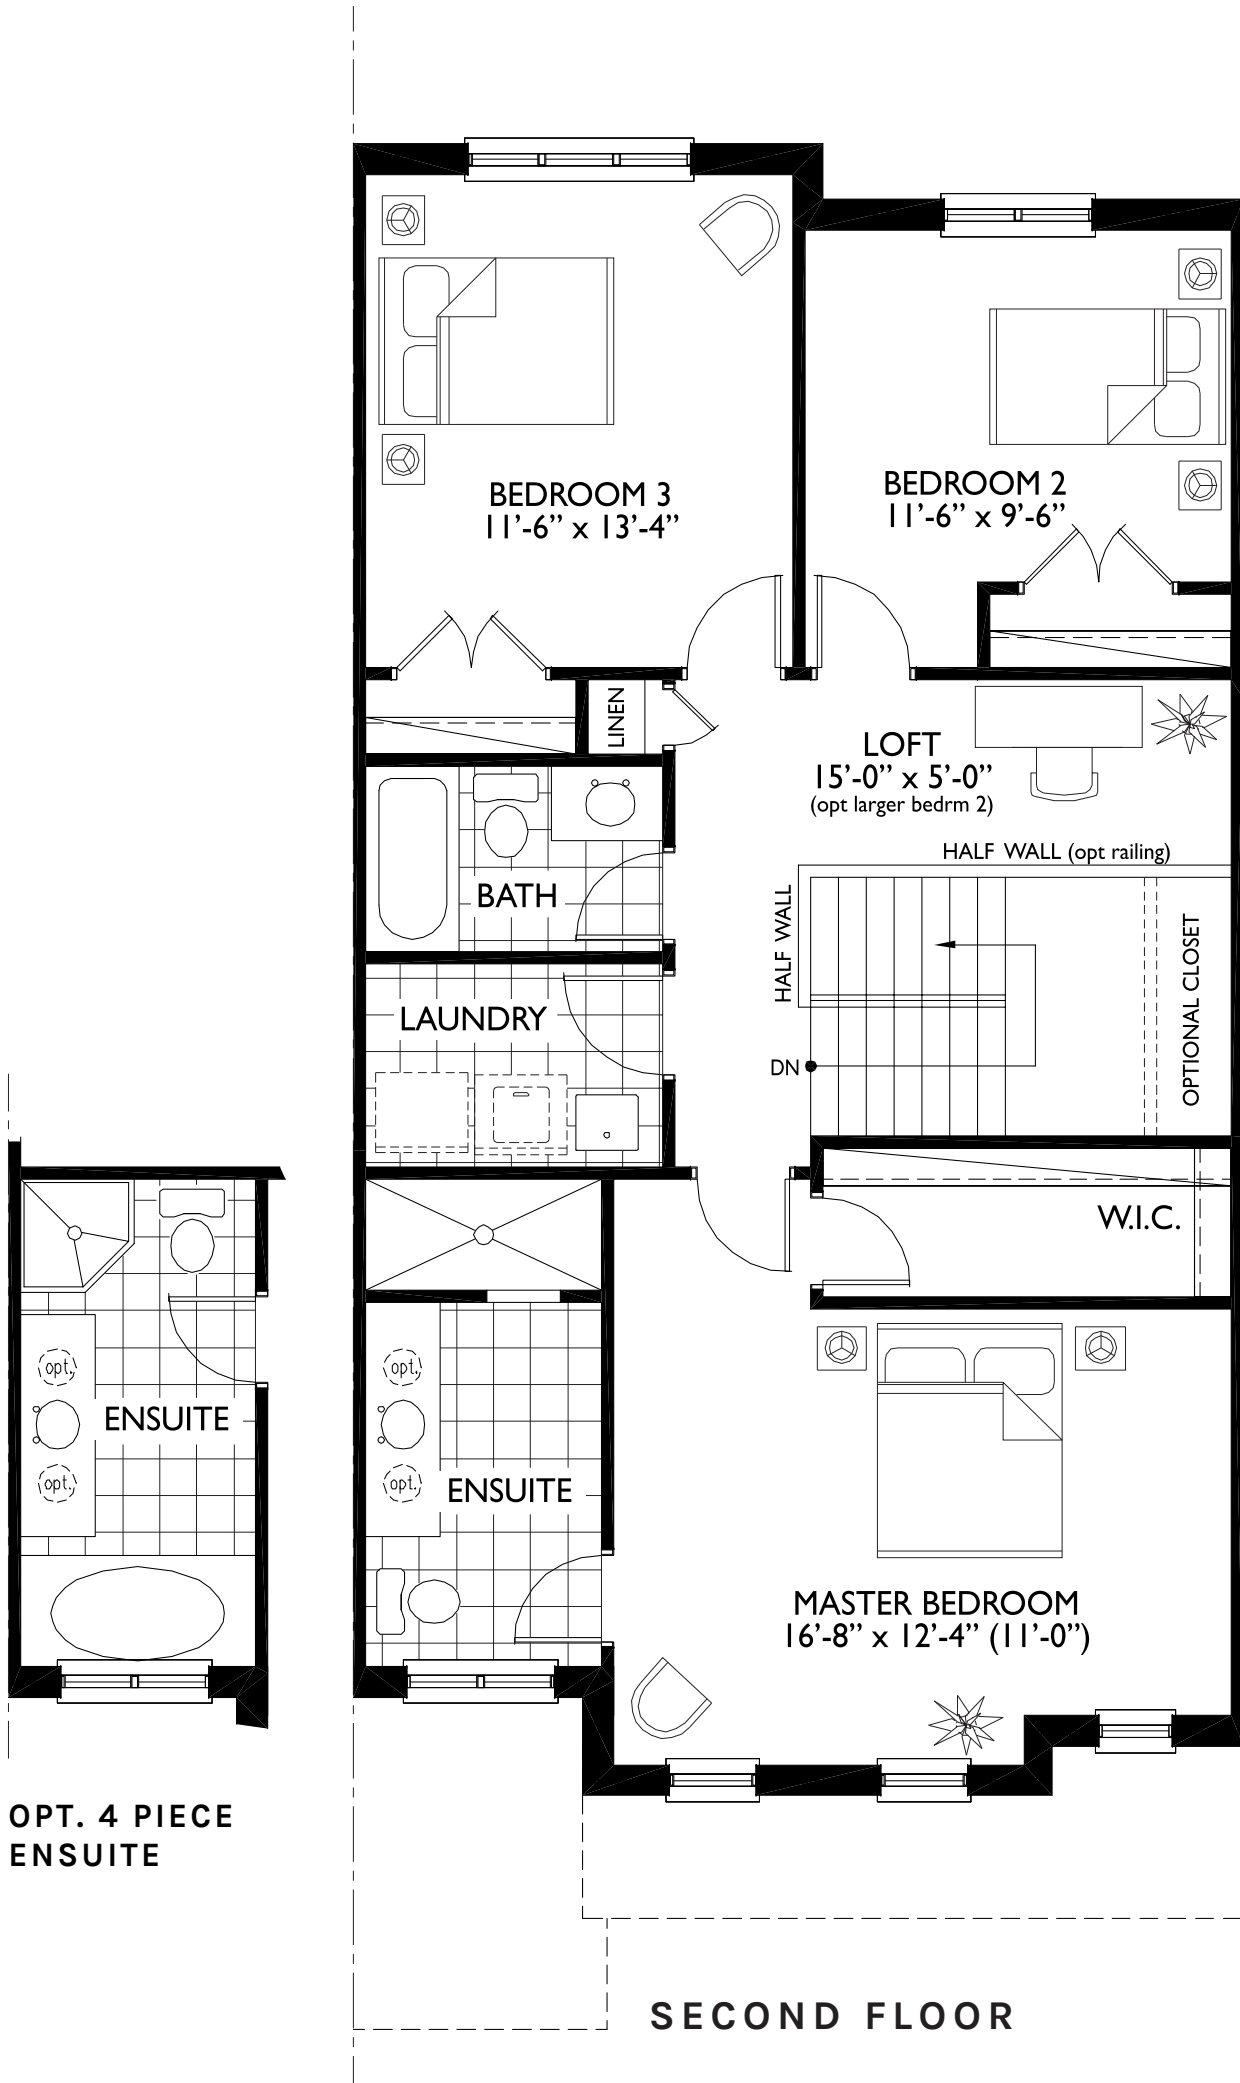

VILLAGE ON THE GRAND
WILLOW COLLECTION

1,775
 SQ.FT.

VILLAGE ON THE GRAND
WILLOW COLLECTION

1,775
 SQ.FT.

**OPT. 4 PIECE
 ENSUITE**