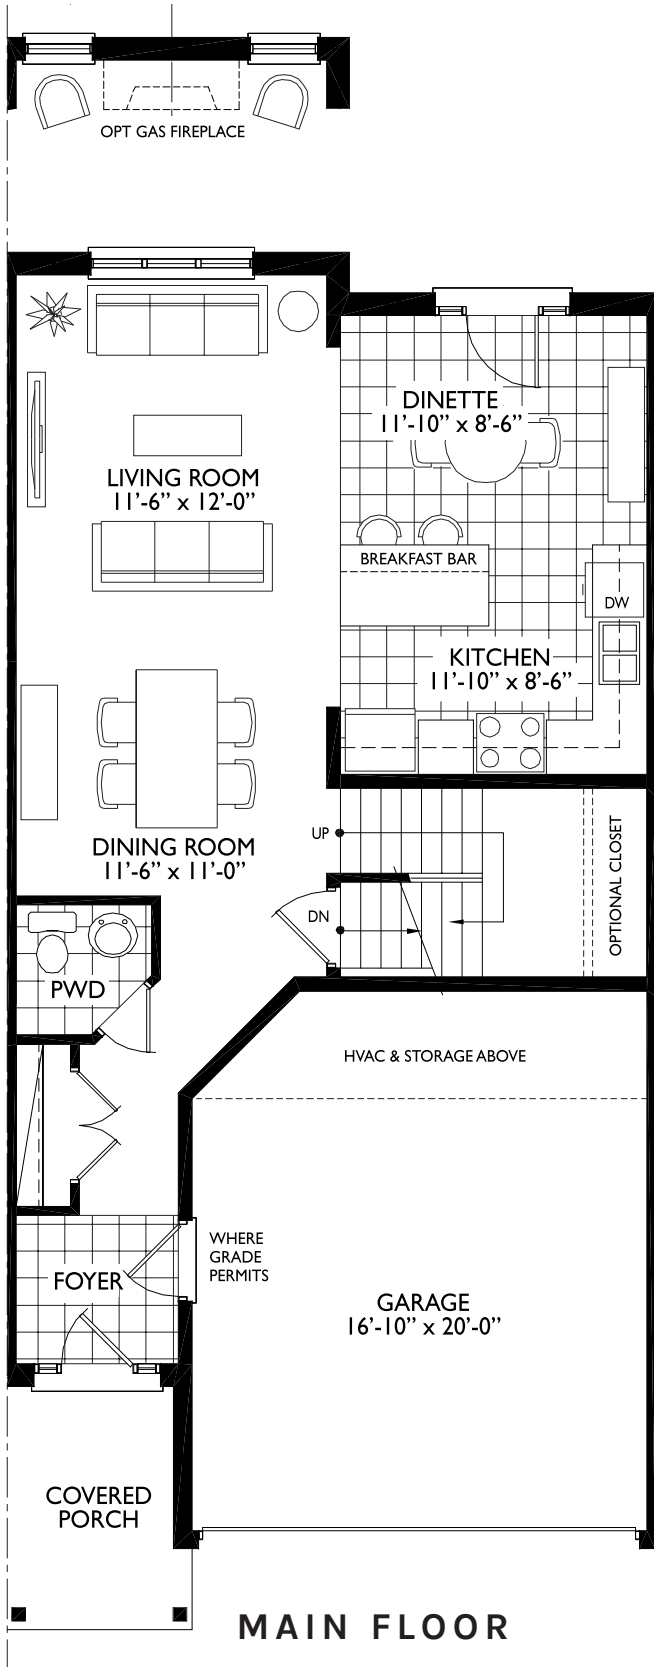

VILLAGE ON THE GRAND
WILLOW COLLECTION

1,775
 SQ.FT.

VILLAGE ON THE GRAND
WILLOW COLLECTION

1,775
 SQ.FT.

**OPT. 4 PIECE
 ENSUITE**