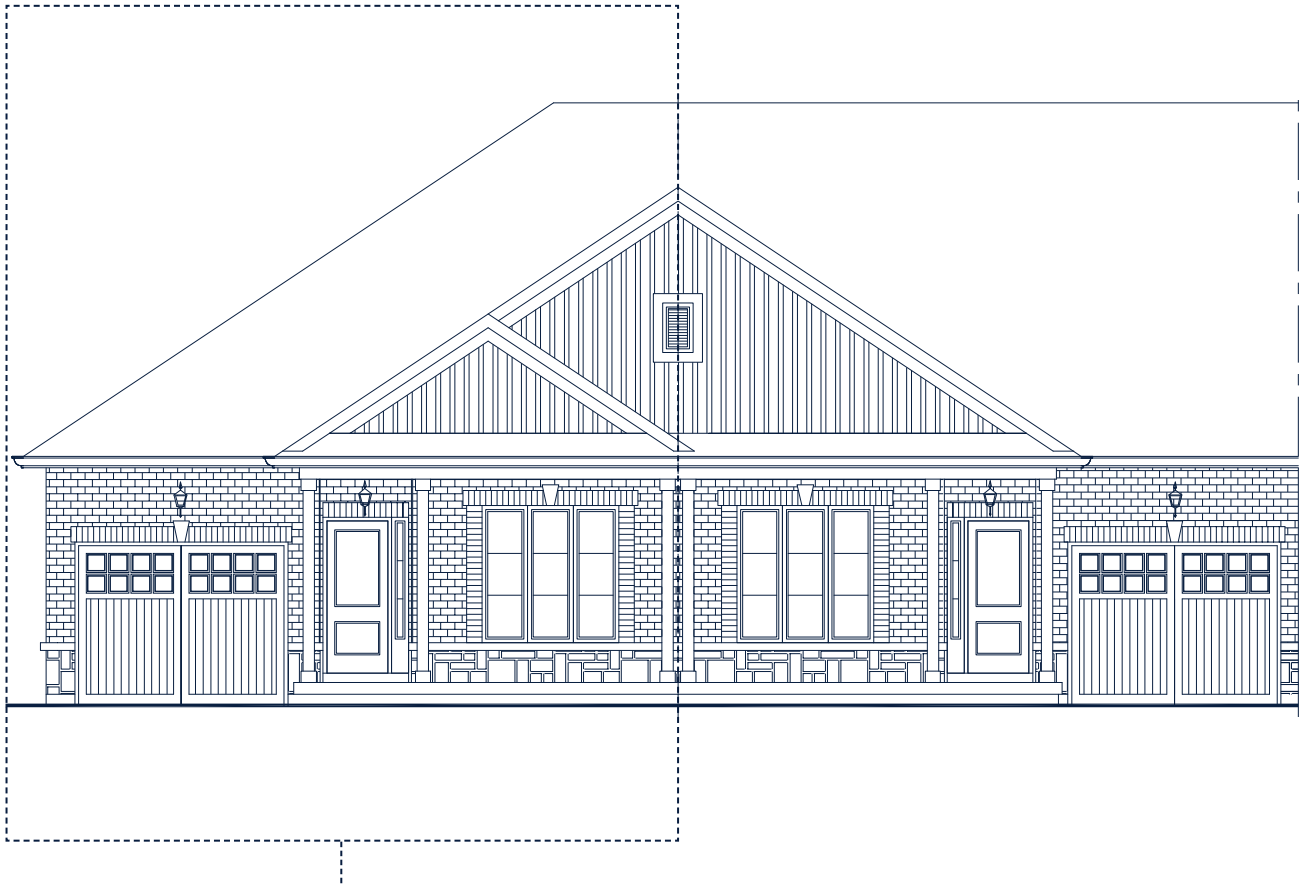

BUNGALOW TOWN CORNER

Riverside Village

IN THE TOWN OF THAMESFORD

Corner unit
1,555
Square Foot

DISCLAIMER: June 1st, 2022. Illustrations are artist's concepts. Dimensions, specifications, layouts window sizes and materials are approximate only and are subject to change as provided in the Agreement of Purchase & Sale. Square footage varies according to architectural elevation. Plans may be reversed. Interior and/or exterior steps may vary due to grading. E. & O.E.