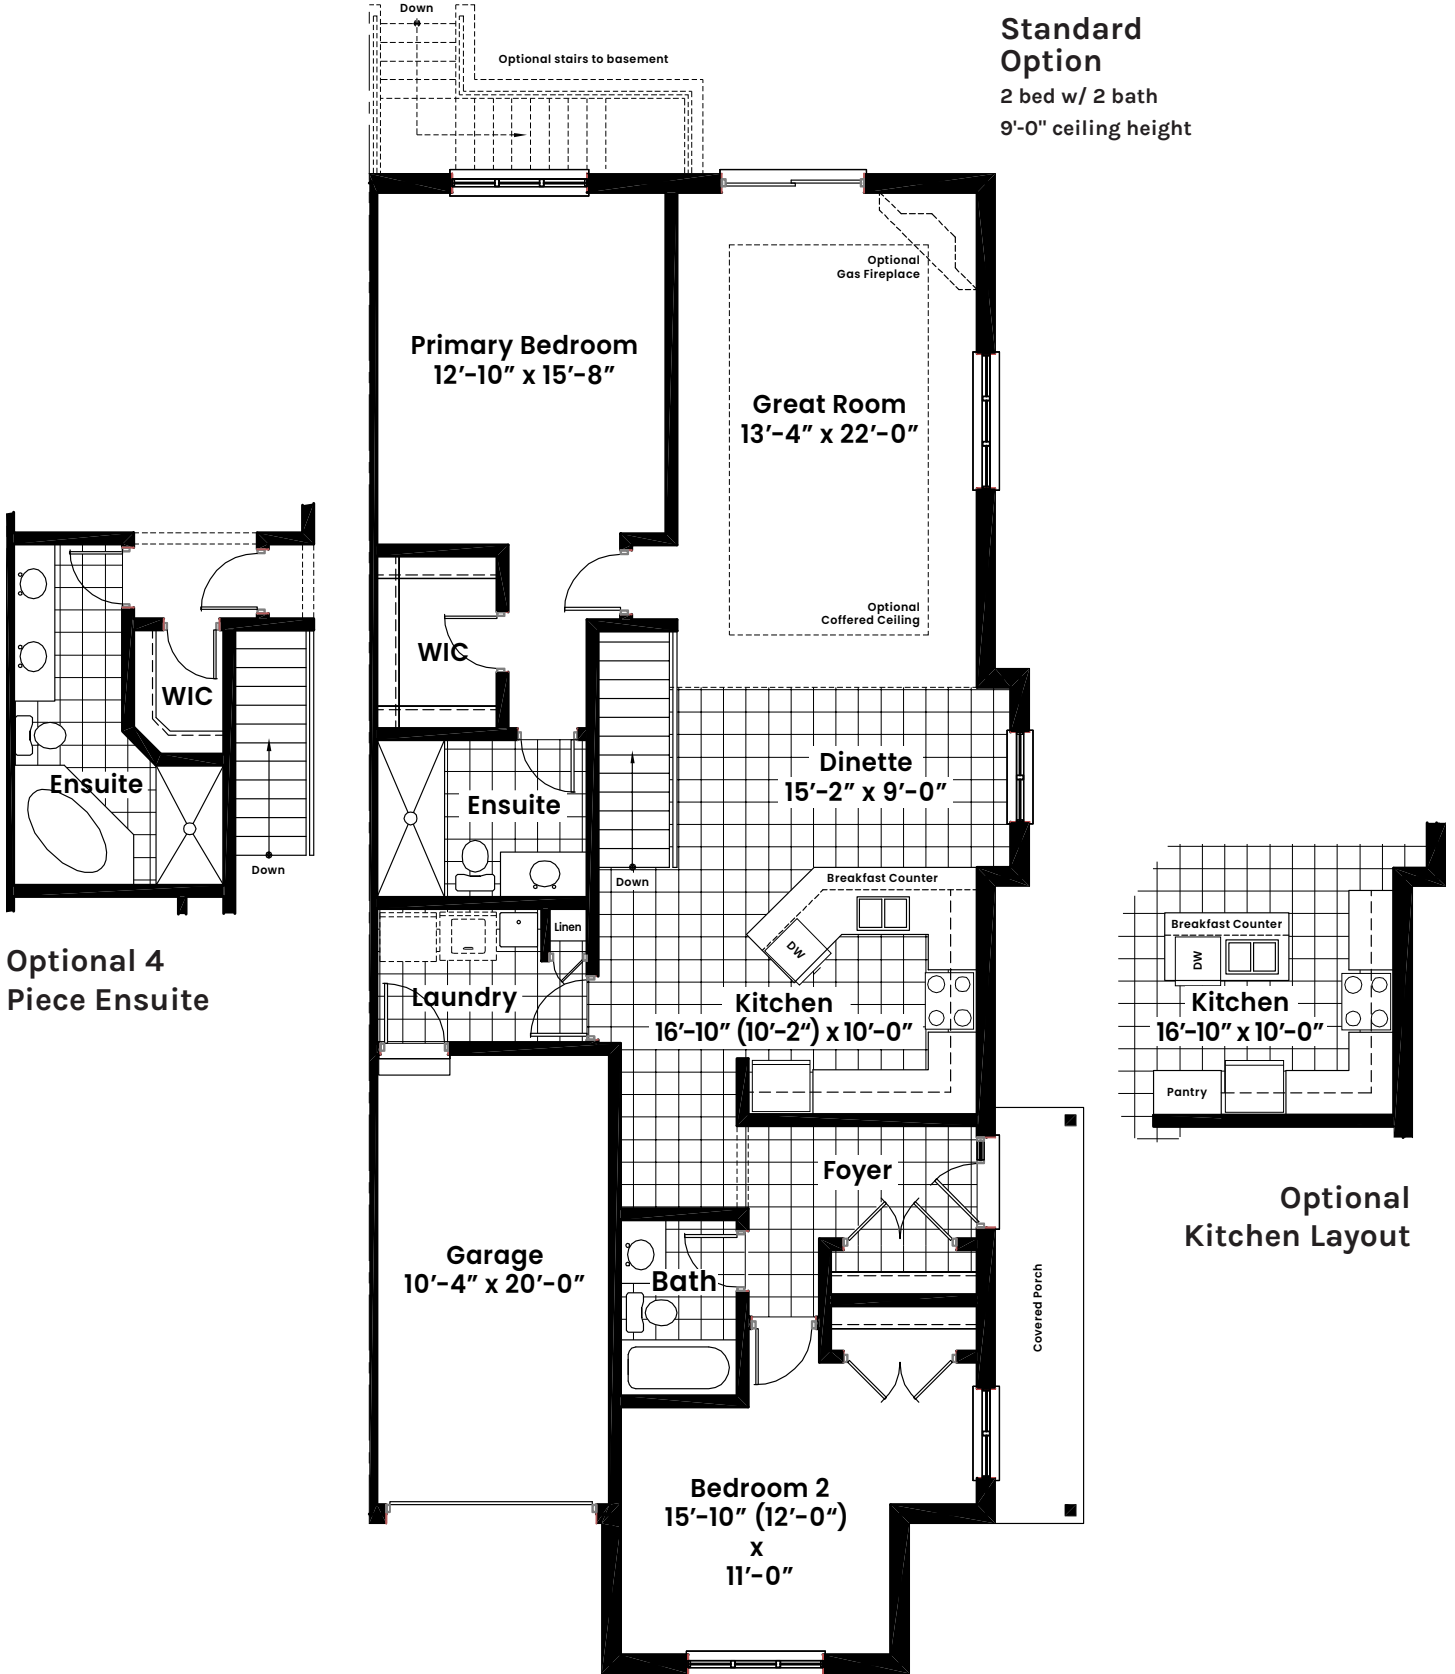

BUNGALOW TOWN CORNER

Riverside Village

IN THE TOWN OF THAMESFORD

Corner unit
1,555
Square Foot

DISCLAIMER: June 1st, 2022. Illustrations are artist's concepts. Dimensions, specifications, layouts window sizes and materials are approximate only and are subject to change as provided in the Agreement of Purchase & Sale. Square footage varies according to architectural elevation. Plans may be reversed. Interior and/or exterior steps may vary due to grading. E. & O.E.