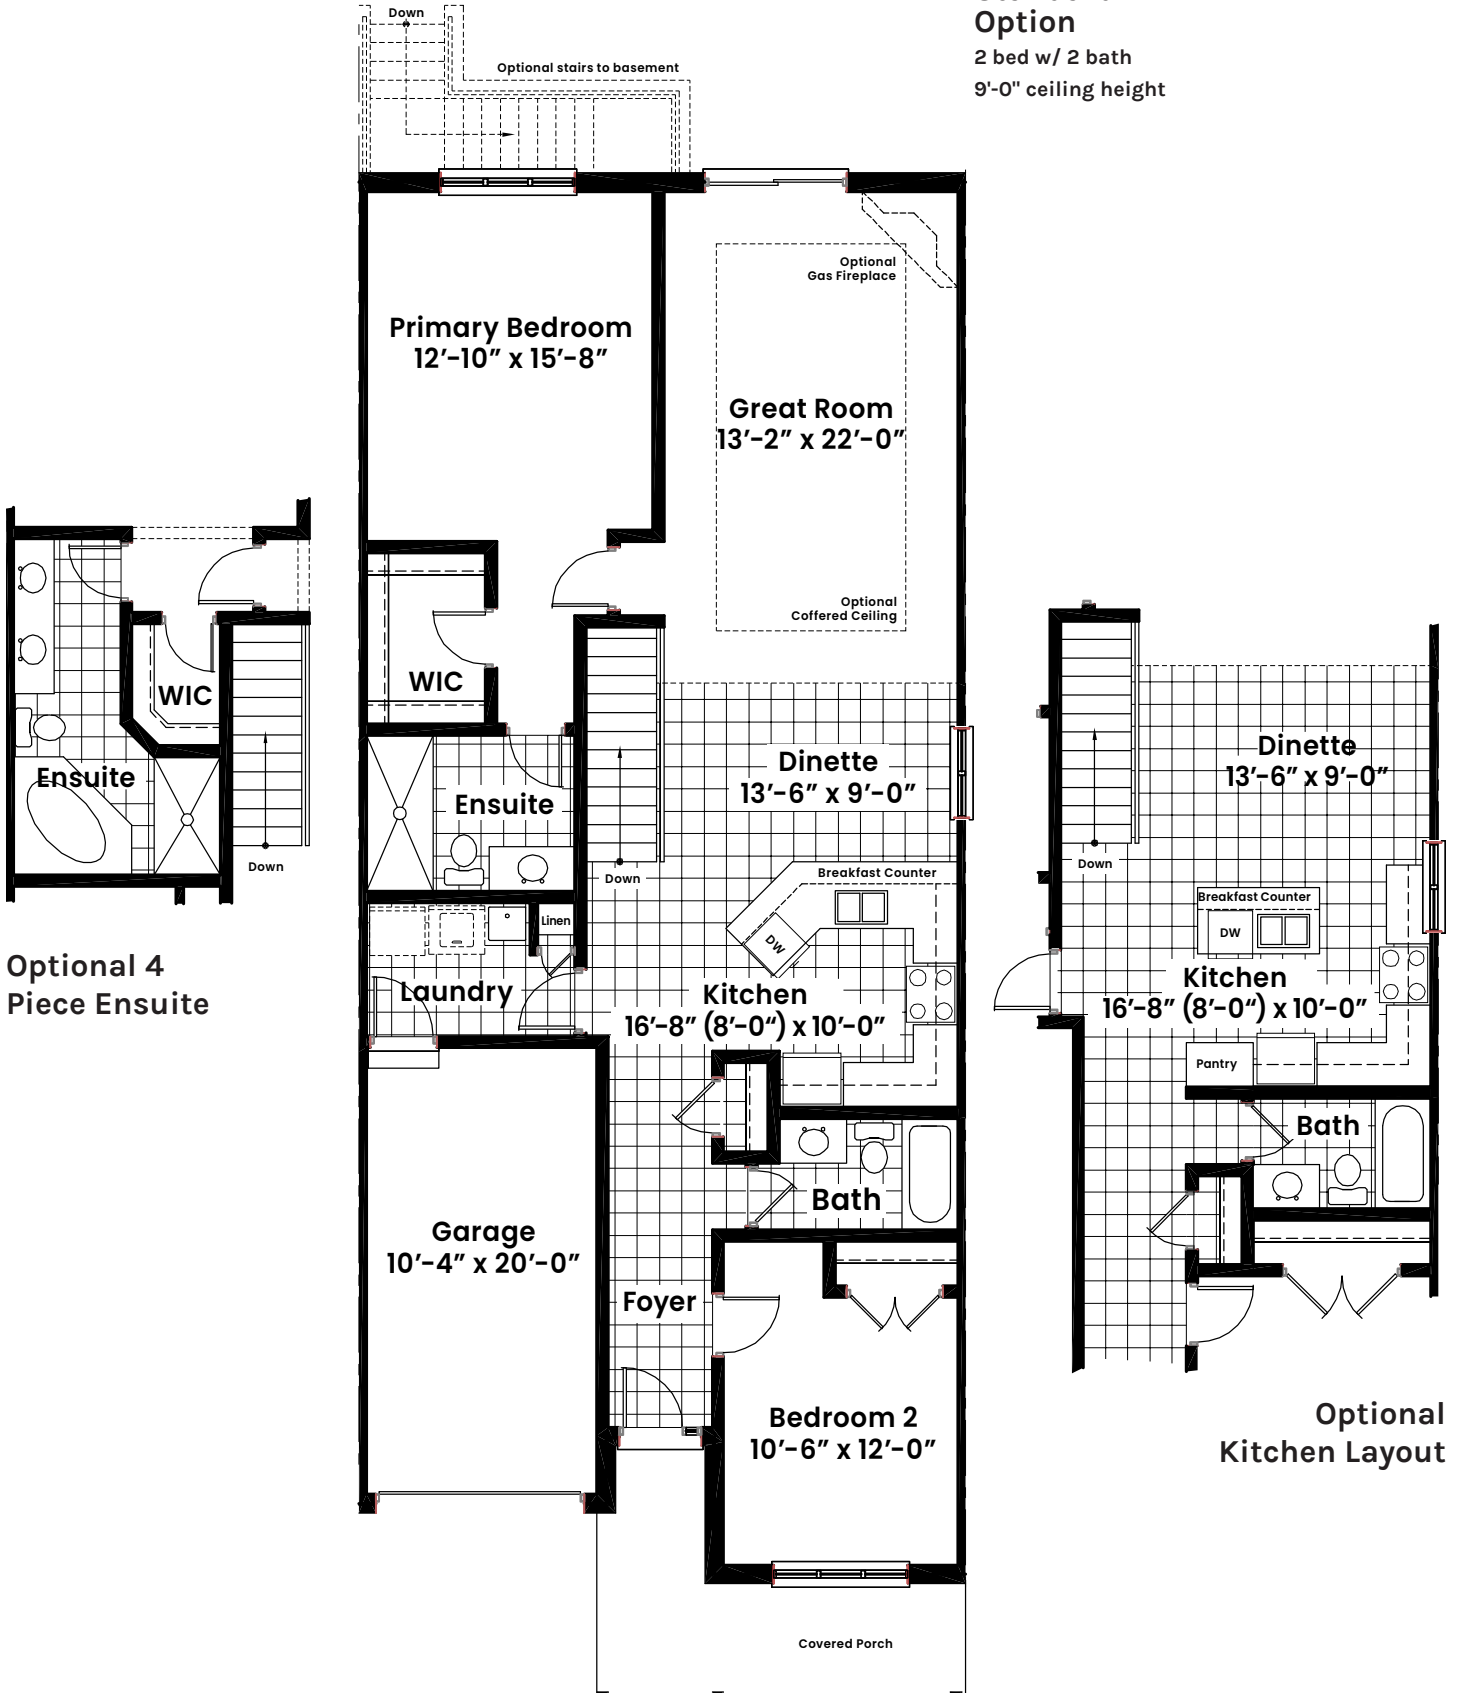

## Riverside Village

IN THE TOWN OF THAMESFORD

End unit  
**1,430**  
Square Foot

**Standard Option**  
2 bed w/ 2 bath  
9'-0" ceiling height

**Optional 4 Piece Ensuite**

**Optional Kitchen Layout**

**DISCLAIMER:** June 1<sup>st</sup>, 2022. Illustrations are artist's concepts. Dimensions, specifications, layouts window sizes and materials are approximate only and are subject to change as provided in the Agreement of Purchase & Sale. Square footage varies according to architectural elevation. Plans may be reversed. Interior and/or exterior steps may vary due to grading. E. & O.E.

Lower level  
9'-0" ceiling height