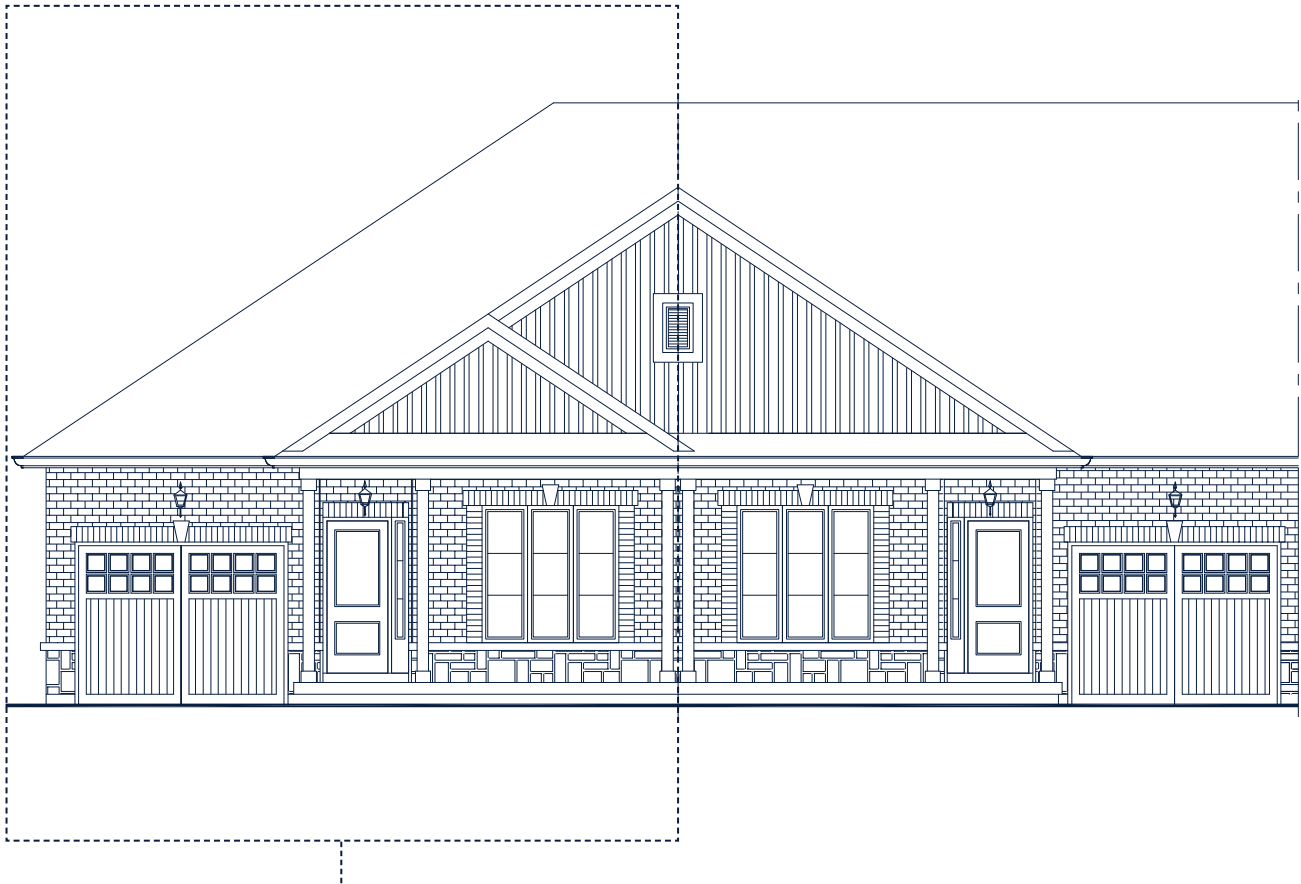

# BUNGALOW TOWN END

## Riverside Village

IN THE TOWN OF THAMESFORD

End unit  
**1,430**  
Square Foot

**Standard Option**  
2 bed w/ 2 bath  
9'-0" ceiling height

**Optional 4 Piece Ensuite**

**Optional Kitchen Layout**

**DISCLAIMER:** June 1<sup>st</sup>, 2022. Illustrations are artist's concepts. Dimensions, specifications, layouts window sizes and materials are approximate only and are subject to change as provided in the Agreement of Purchase & Sale. Square footage varies according to architectural elevation. Plans may be reversed. Interior and/or exterior steps may vary due to grading. E. & O.E.

Lower level  
9'-0" ceiling height