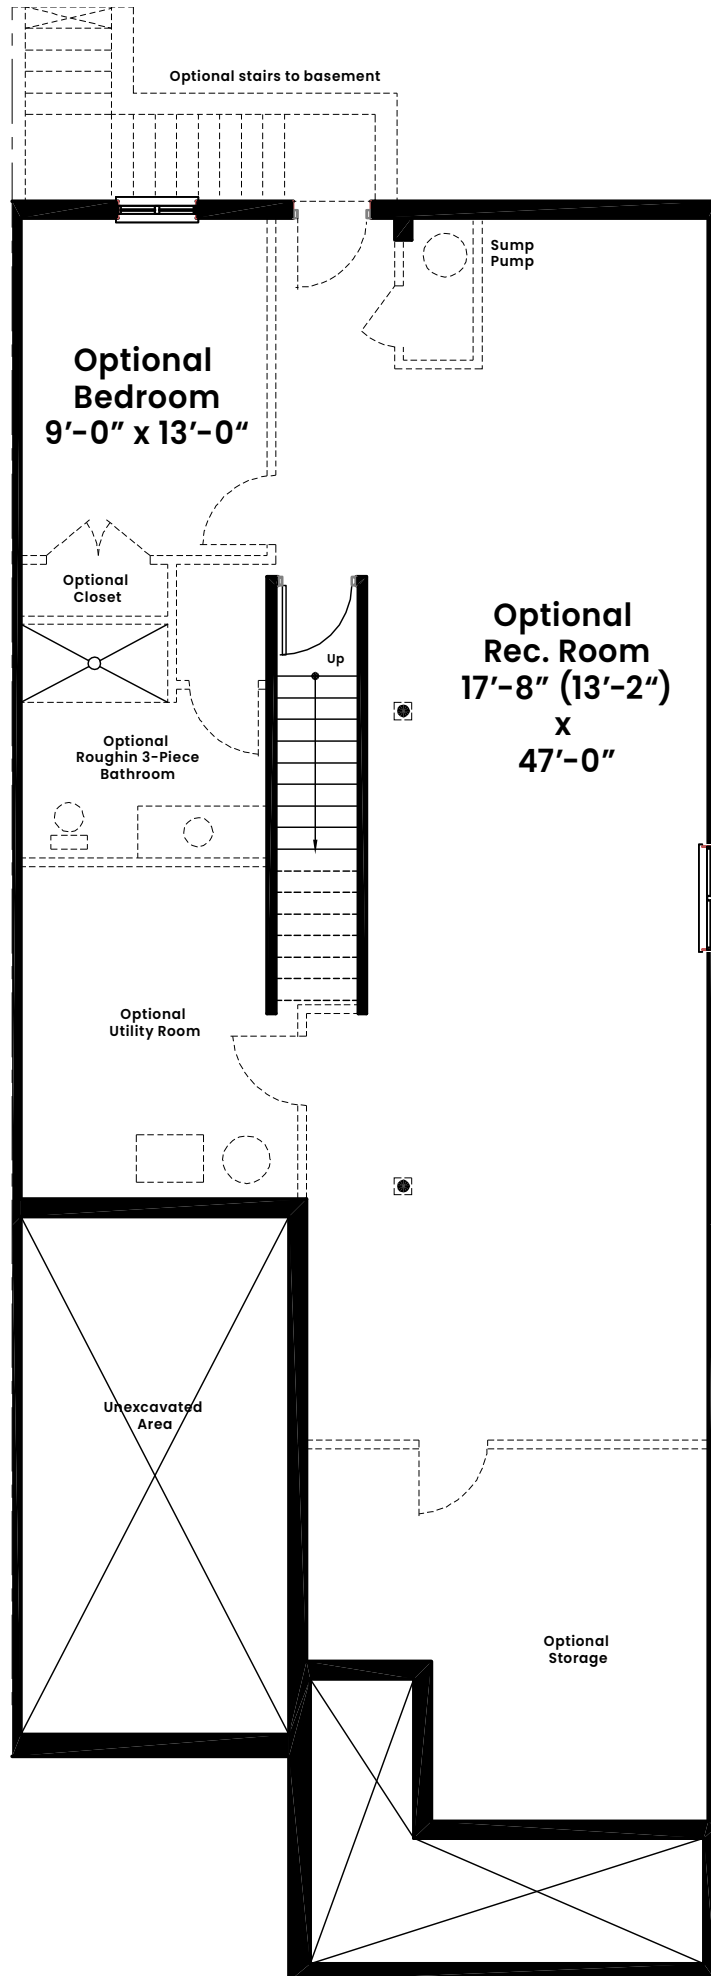

## Riverside Village

IN THE TOWN OF THAMESFORD

End unit  
**1,430**  
Square Foot

**Standard Option**  
2 bed w/ 2 bath  
9'-0" ceiling height

**Optional 4 Piece Ensuite**

**Optional Kitchen Layout**

**DISCLAIMER:** June 1<sup>st</sup>, 2022. Illustrations are artist's concepts. Dimensions, specifications, layouts window sizes and materials are approximate only and are subject to change as provided in the Agreement of Purchase & Sale. Square footage varies according to architectural elevation. Plans may be reversed. Interior and/or exterior steps may vary due to grading. E. & O.E.

Lower level  
9'-0" ceiling height